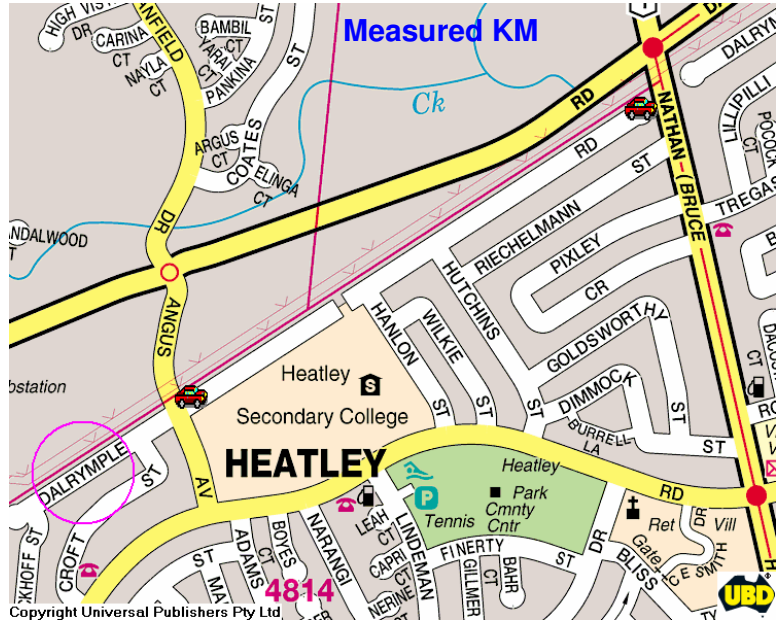

START INFORMATION

Measured Kilometre

For anyone wishing to reset their Terratrip's or any other kilometre reading equipment, there is a measured kilometre in Townsville for you to do so. This is located on Dalrymple Road and is indicated on the map below (between the two cars!):

This measured kilometre is also indicated on the large Townsville map supplied to all car captains.

Thursday 13th August

The 2009 XXXX Gold 20th Anniversary Variety Bash will kick off from The Strand.

The road will be closed between Landsborough and Kennedy Streets for us to line up the Bash cars ready for the official start.

Please enter the road closure along the Strand from the Landsborough Street end to ensure that you are facing in the right direction for the Start.

Please start to arrive from 5.30am

Breakfast will be served from the Picnic Bay Surf Life Saving Club between 6am and 6.45am

START SCHEDULE:

Bash Car Arrivals:
5.30am

Breakfast:
6.00am – 6.45am

Morning Briefing:
6.45am (from Picnic Bay Surf Life Saving Club)

Official Start:
7.00am